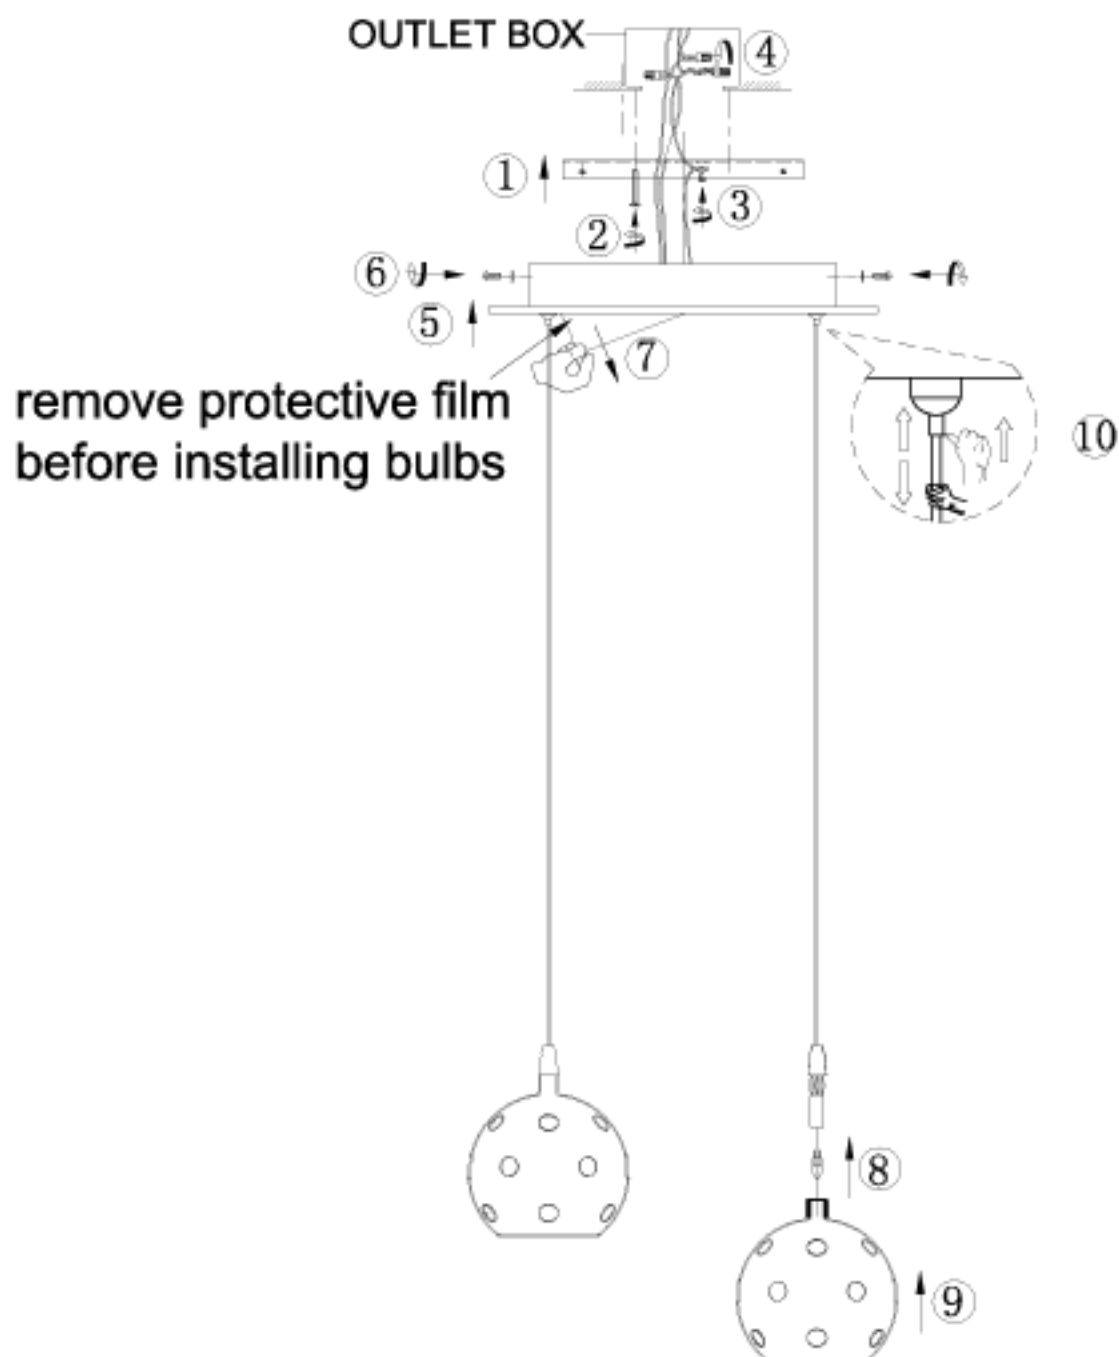

INSTALLATION INSTRUCTION

Item No:AC104

FEATURE

● 120V~60HZ

● Lamp Type: G4 4×Max. 35W 12V~

The lamp can be only indoor used