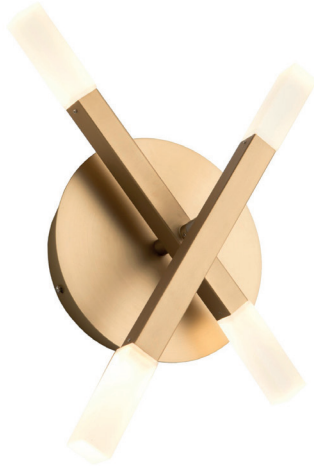

## Twig SC13094BG Wall Light

The Twig collection from designer Steven Sabados (of S&C), is comprised of pivoting arms with frosted crystal endings illuminated by LED. Wall sconce in brushed gold finish shown (also available in satin nickel finish).

### ORDERING

Model	SC13094BG
Collection	Twig
Finish	Brushed Gold

### PRODUCT DIMENSIONS (inches)

Width	5
Length	18.5
Height	18.5
Overall Height	
Ext.	5
Chain Inc.	
Rods Inc.	
Wire Length	
Canopy Size	
Sloped Ceiling	