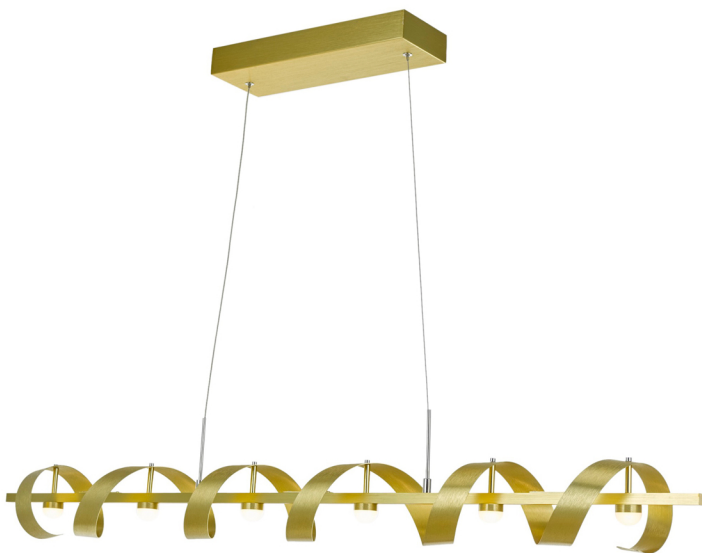

Rolling Hills AC7212GD 6 Light Chandelier

ORDERING

Model	AC7212GD
Collection	Rolling Hills
Finish	Brushed Brass

PRODUCT DIMENSIONS (inches)

Width	5
Length	47
Height	5
Overall Height	
Ext.	
Chain Inc.	
Rods Inc.	
Wire Length	120
Canopy Size	
Sloped Ceiling	Yes

BULBS

Bulbs Included	Yes
Bulb Qty.	6
Wattage	3
Dimmable	Yes
Socket Base Type	LED
Lumens (LED)	1800
CRI (LED)	80
Kelvin (LED)	3000

PACKAGING DIMENSIONS

Weight	Length	Width	Height

OTHER

UPC	778350008297
Material	Metal
Safety Rated	Interior/Dry
Listing	#
Warranty	