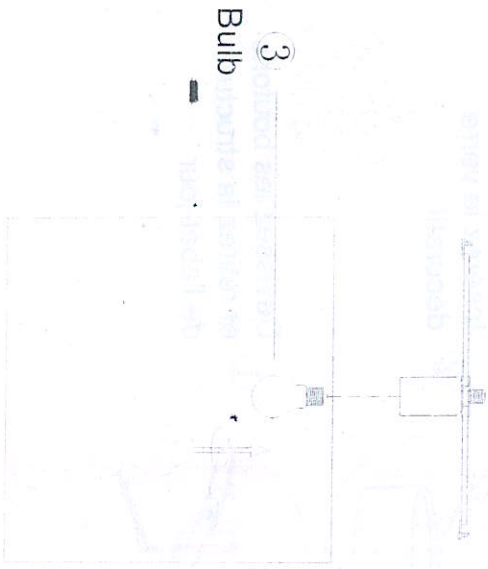

# INSTALLATION & ASSEMBLY INSTRUCTIONS

Item No. : SC520

5  
Screw the rods together

4 Scure the inner frame on shade with knobs

2 Put the glass in

1 Unscrew the knobs, take the inner frame out of shade